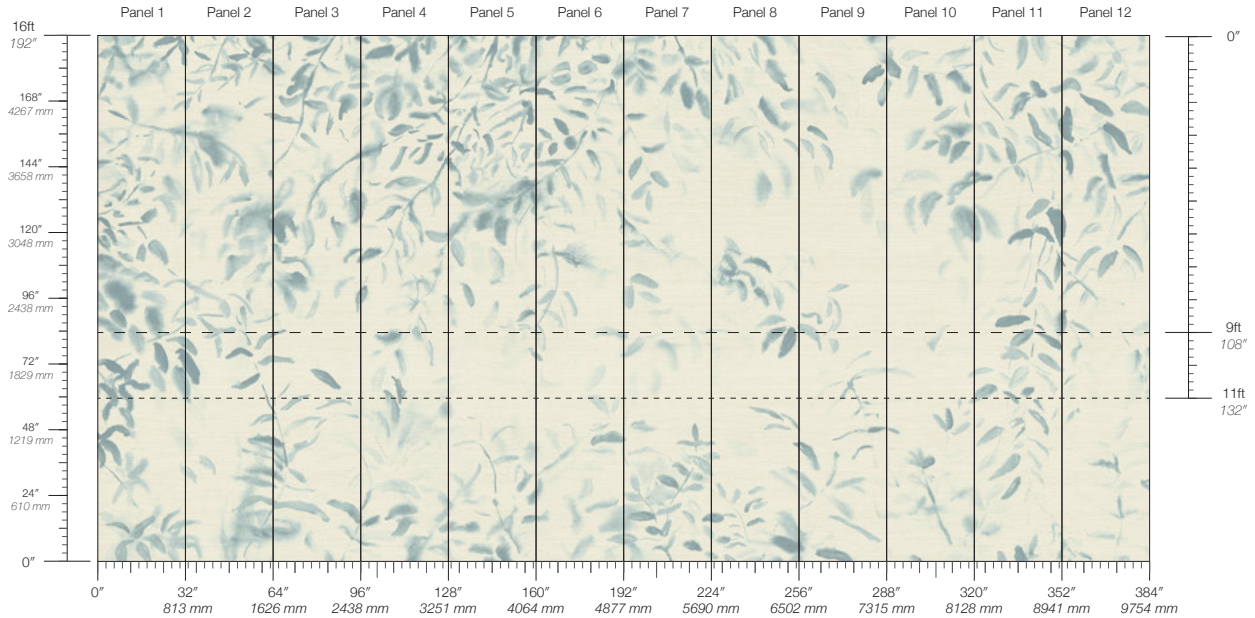

Prima Rain

Suitable for residential and commercial projects

COLOR

Rain

REPEAT

Non-repeating

DETAILS

Custom options available

DISCLAIMER

Refer to our website to see the full mural artwork. Color and shade will vary by lot. Visible panel seam. Reference the physical sample for color and texture. Panel maps represent mural artwork only.

ITEM

8806

STOCK

Made to order

MAINTENANCE

Water-based cleanser

CONTENT

Grasscloth

LEAD TIME

4 weeks to print

ENVIRONMENTAL

PVC Free

PANEL WIDTH

32" / 813 mm trimmed

MINIMUM

1 panel

SPCS

Natural Grasscloth

PANEL HEIGHT

108" / 2743 mm base
132" / 3353 mm standard
192" / 4877 mm extended

PRICE

Available upon request

TESTING

ASTM E84 Adhered Class A

ORIGIN

USA